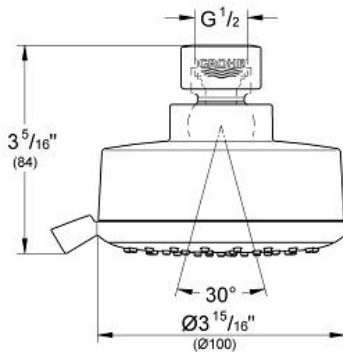

Product Description:
Head shower 4 sprays

Standard Specification:

- Rotating ball joint $\pm 15^\circ$
- 1/2" Connection thread
- **GROHE DreamSpray®** perfect spray pattern
- **GROHE StarLight®** finish
- **SpeedClean®** anti-lime system
- **Inner WaterGuide** for a longer life
- Suitable for instantaneous heater
- Max Flow Rate 2.5 gpm (9.5 L/min)
- Min. recommended pressure: 15 psi

Applicable Codes & Standards:

- Energy Policy Act of 1992
- ASME A112.18.1/CSA B125.1

Color:

- 27591 000 chrome
- 27591 EN0 brushed nickel