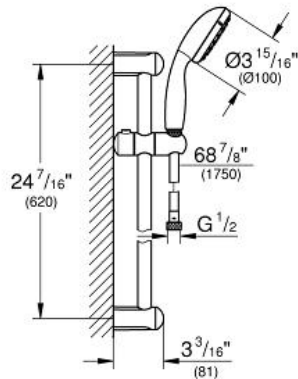

NEW TEMPESTA 100 Shower rail set 2 sprays

MODEL # 27598

Pure Freude an Wasser

GROHE America, Inc | 200 North Gary Avenue, Suite G, Roselle, IL 60172
Phone: +1 (800) 444-7643 | Fax: +1 (800) 225-2778 | us-customerservice@grohe.com

Product Description:
Shower rail set 2 sprays

- Standard Specification:**
- GROHE EcoJoy® 1.5 gpm flow restrictor
 - GROHE DreamSpray® perfect spray pattern
 - GROHE StarLight® finish
 - SpeedClean® anti-lime system

- Applicable Codes & Standards:**
- Energy Policy Act of 1992
 - ASME A112.18.1/CSA B125.1

Color:
□ 27598 00E chrome