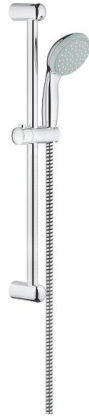

NEW TEMPESTA 100 Shower rail set 2 sprays

MODEL # 27598

Pure Freude an Wasser

GROHE America, Inc | 200 North Gary Avenue, Suite G, Roselle, IL 60172
Phone: +1 (800) 444-7643 | Fax: +1 (800) 225-2778 | us-customerservice@grohe.com

Product Description:
Shower rail set 2 sprays

- Standard Specification:**
- GROHE EcoJoy® 1.5 gpm flow restrictor
 - GROHE DreamSpray® perfect spray pattern
 - GROHE StarLight® finish
 - SpeedClean® anti-lime system

- Applicable Codes & Standards:**
- Energy Policy Act of 1992
 - ASME A112.18.1/CSA B125.1

Color:
□ 27598 00E chrome