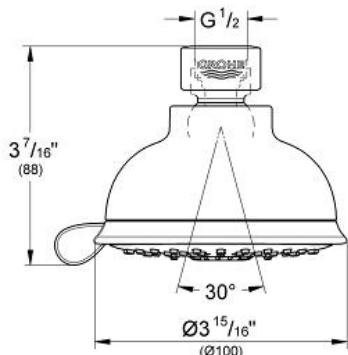

Product Description:

Head shower 4 sprays

Standard Specification:

- Rotating ball joint $\pm 15^\circ$
- GROHE DreamSpray® perfect spray pattern
- GROHE StarLight® finish
- SpeedClean® anti-lime system
- Inner WaterGuide for a longer life
- Suitable for instantaneous heater
- Min. recommended pressure: 15 psi
- Blister pack

Applicable Codes & Standards:

- Energy Policy Act of 1992
- ASME A112.18.1/CSA B125.1

Color:

- 27610 000 chrome
- 27610 EN0 brushed nickel