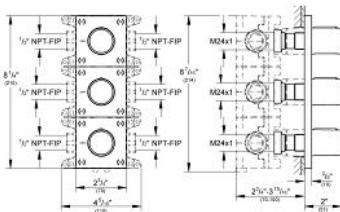

GROHTHERM F
Triple Volume Control Trim
MODEL # 27625

Pure Freude an Wasser

GROHE America, Inc | 200 North Gary Avenue, Suite G, Roselle, IL 60172
Phone: +1 (800) 444-7643 | Fax: +1 (800) 225-2778 | us-customerservice@grohe.com

Product Description:
Triple Volume Control Trim

Standard Specification:

- For use with rough-in box 35 031 000 (1/2" connections) / 35 032 000 (1/2" NPT connections) sold separately
- **GROHE StarLight®** finish
- Metal handles for volume control
- Metal wall escutcheon with hidden fixing and hidden sealing
- Vertical and horizontal installation

Applicable Codes & Standards:

- Energy Policy Act of 1992
- ASME A112.18.1/CSA B125.1

Color:

- 27625 000 chrome