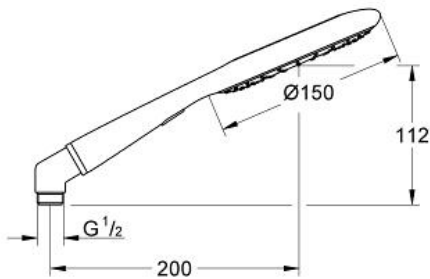

RAINSHOWER® ICON 150

Hand shower 2 sprays

MODEL # 27636

Pure Freude an Wasser

GROHE

GROHE America, Inc | 200 North Gary Avenue, Suite G, Roselle, IL 60172
Phone: +1 (800) 444-7643 | Fax: +1 (800) 225-2778 | us-customerservice@grohe.com

Product Description:

Hand shower 2 sprays

Standard Specification:

- Eco function (reduction of flow rate)
- Metal elbow adapter for the combination of hand showers with shower hoses
- GROHE EcoJoy®
- **GROHE CoolTouch®**
- **GROHE DreamSpray®** perfect spray pattern
- **GROHE StarLight®** finish
- **SpeedClean®** anti-lime system
- Universal mounting system (fits all standard shower hoses)
- Suitable for instantaneous heater
- Max Flow Rate 2.5 gpm at 80 psi (9.5 L/min)
- Min. recommended pressure: 15 psi

Applicable Codes & Standards:

- Energy Policy Act of 1992
- ASME A112.18.1/CSA B125.1

Color:

- 27636 000 Sheer Marble