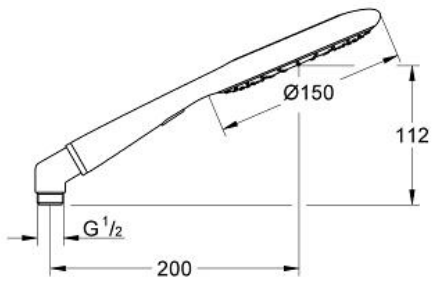

RAINSHOWER® ICON 150

Hand shower 2 sprays

MODEL # 27638

Pure Freude an Wasser

GROHE

GROHE America, Inc | 200 North Gary Avenue, Suite G, Roselle, IL 60172
Phone: +1 (800) 444-7643 | Fax: +1 (800) 225-2778 | us-customerservice@grohe.com

Product Description:

Hand shower 2 sprays

Standard Specification:

- Eco function (reduction of flow rate)
- Metal elbow adapter for the combination of hand showers with shower hoses
- GROHE EcoJoy®
- **GROHE DreamSpray®** perfect spray pattern
- **GROHE StarLight®** finish
- **SpeedClean®** anti-lime system
- Universal mounting system (fits all standard shower hoses)
- Suitable for instantaneous heater
- Max Flow Rate 2.5 gpm at 80 psi (9.5 L/min)
- Min. recommended pressure: 15 psi