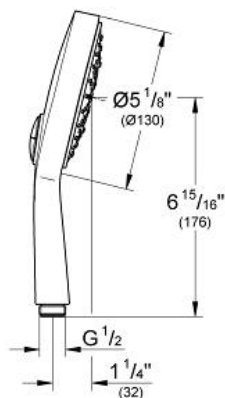

Product Description:
Hand Shower

Standard Specification:

- GROHE EcoJoy®
- GROHE DreamSpray® perfect spray pattern
- GROHE One-click showering spray selection via push button
- GROHE StarLight® finish
- SpeedClean® anti-lime system
- Inner WaterGuide for a longer life
- Universal mounting system (fits all standard shower hoses)
- Suitable for instantaneous heater
- Max Flow Rate 2.5 gpm (9.5 L/min)
- Min. recommended pressure: 15 psi

Applicable Codes & Standards:

- Energy Policy Act of 1992
- ASME A112.18.1/CSA B125.1

Color:

- 27664 000 chrome
- 27664 EN0 brushed nickel