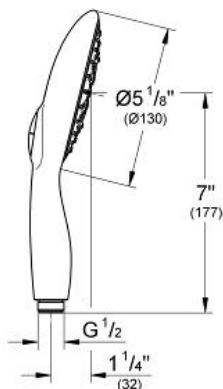

Product Description: Hand Shower

Standard Specification:

- GROHE EcoJoy®
- GROHE DreamSpray® perfect spray pattern
- GROHE One-click showering spray selection via push button
- GROHE StarLight® finish
- SpeedClean® anti-lime system
- Inner WaterGuide for a longer life
- Universal mounting system (fits all standard shower hoses)
- Suitable for instantaneous heater
- Max Flow Rate 2.5 gpm (9.5 L/min)
- Min. recommended pressure: 15 psi

Applicable Codes & Standards:

- Energy Policy Act of 1992
- ASME A112.18.1/CSA B125.1

Color:

- 27673 000 chrome
- 27673 EN0 brushed nickel