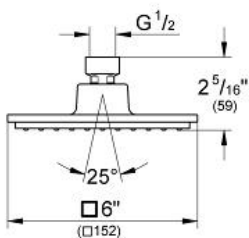

Product Description:
Head shower 1 spray

Standard Specification:

- Rain spray pattern
6" x 6"
- Ball-joint
rotation angle $\pm 12^\circ$
- 1/2" Connection thread
- GROHE EcoJoy®
- **GROHE DreamSpray®** perfect spray pattern
- **GROHE StarLight®** finish
- **SpeedClean®** anti-lime system
- **Inner WaterGuide** for a longer life
- Suitable for instantaneous heater