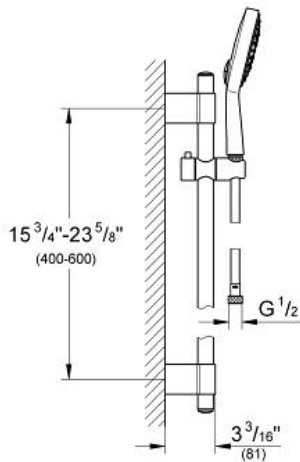

Product Description:
Shower Set

Standard Specification:

- Cosmopolitan Power&Soul 130 Hand shower (27 664 000)
- 24" shower bar (27 784 000)
- With wall holders
- 69" Silverflex shower hose (28 388 000)
- **GROHE DreamSpray®** perfect spray pattern
- **GROHE StarLight®** finish
- **GROHE QuickFix® Plus** adjustable distance between brackets for adaption to existing drilling holes
- **SpeedClean®** anti-lime system
- **Inner WaterGuide** for a longer life
- **Twistfree** to prevent hose from twisting
- Suitable for instantaneous heater
- Max Flow Rate 2.5 gpm (9.5 L/min)
- Min. recommended pressure: 15 psi

Applicable Codes & Standards:

- Energy Policy Act of 1992
- ASME A112.18.1/CSA B125.1

Color:

- 27732 000 chrome