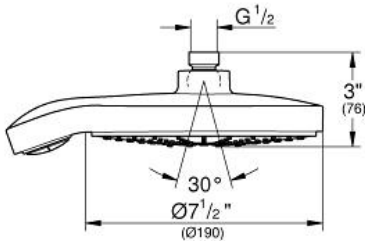

Product Description:

Standard Specification:

- Diameter $\text{Ø} 7\frac{1}{2}"$
- **GROHE DreamSpray®** perfect spray pattern
- **GROHE One-click showering** spray selection via push button
- **GROHE StarLight®** finish
- **SpeedClean®** anti-lime system
- **Inner WaterGuide** for a longer life
- Suitable for instantaneous heater
- Min. recommended pressure: 15 psi