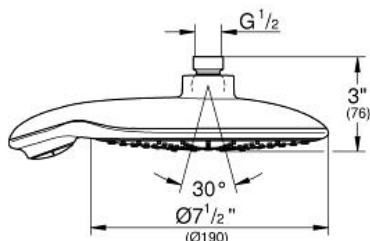

Product Description:

Standard Specification:

- Diameter Ø 7 1/2"
- **GROHE DreamSpray®** perfect spray pattern
- **GROHE One-click showering** spray selection via push button
- **GROHE StarLight®** finish
- **SpeedClean®** anti-lime system
- Suitable for instantaneous heater
- Max Flow Rate 2.5 gpm (9.5 L/min)
- Min. recommended pressure: 15 psi