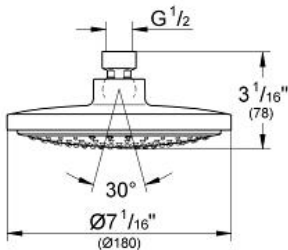

EUPHORIA COSMOPOLITAN 180

Head shower 1 spray

MODEL # 27808

Pure Freude an Wasser

GROHE

GROHE America, Inc | 200 North Gary Avenue, Suite G, Roselle, IL 60172
Phone: +1 (800) 444-7643 | Fax: +1 (800) 225-2778 | us-customerservice@grohe.com

Product Description:

Head shower 1 spray

Standard Specification:

- Rain spray pattern
- Rotating ball joint $\pm 15^\circ$
- 1/2" Connection thread
- **GROHE EcoJoy**®
- **GROHE DreamSpray**® perfect spray pattern
- **GROHE StarLight**® finish
- **SpeedClean**® anti-lime system
- Suitable for instantaneous heater
- Max Flow Rate: 2.0 gpm (7.6 l/min)

Applicable Codes & Standards:

- Energy Policy Act of 1992
- ASME A112.18.1/CSA B125.1
- CalGreen

Color:

- ☐ 27808 000 chrome