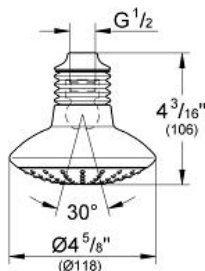

Product Description: Head shower 1 spray

Standard Specification:

- Rain spray pattern
- GROHE EcoJoy® technology for less water and perfect flow
- GROHE DreamSpray® perfect spray pattern
- GROHE StarLight® finish
- SpeedClean® anti-lime system
- Bellows
- 1/2" Connection thread
- Flow restrictor - 2.0 gpm at 80psi
- Suitable for instantaneous heater
- Max Flow Rate: 2.0 gpm (7.6 l/min)

Applicable Codes & Standards:

- Energy Policy Act of 1992
- NSF 61
- ASME A112.18.1/CSA B125.1
- EPA WaterSense®
- CalGreen

Color:

- 27810 000 chrome
- 27810 001 chrome
- 27810 EN1 brushed nickel