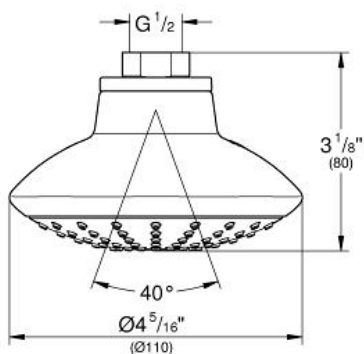

Product Description:
 Head shower 1 spray

- Standard Specification:**
- 1/2" Connection thread
 - GROHE EcoJoy®
 - GROHE DreamSpray® perfect flow
 - GROHE StarLight® finish
 - SpeedClean® anti-lime system

- Applicable Codes & Standards:**
- ASME A112.18.1/CSA B125.1
 - EPA WaterSense®

- Color:**
- 27810 000 chrome
 - 27810 001 chrome
 - 27810 EN1 brushed nickel