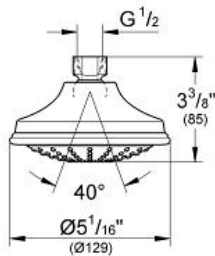

EUPHORIA RUSTIC 130

Head shower 1 spray

MODEL # 27811

Pure Freude an Wasser

GROHE

GROHE America, Inc | 200 North Gary Avenue, Suite G, Roselle, IL 60172
Phone: +1 (800) 444-7643 | Fax: +1 (800) 225-2778 | us-customerservice@grohe.com

Product Description: Head shower 1 spray

Standard Specification:

- Rain spray pattern
- Rotating ball joint $\pm 20^\circ$
- 1/2" Connection thread
- **GROHE EcoJoy**®
- **GROHE DreamSpray**® perfect spray pattern
- **GROHE StarLight**® finish
- **SpeedClean**® anti-lime system
- Suitable for instantaneous heater
- Max Flow Rate: 2.0 gpm (7.6 l/min)

Applicable Codes & Standards:

- Energy Policy Act of 1992
- ASME A112.18.1/CSA B125.1
- US Federal and State material regulations
- EPA WaterSense®
- CalGreen

Color:

- ☐ 27811 000 chrome
- ☐ 27811 EN0 brushed nickel