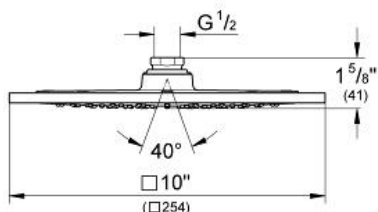

Product Description:

Head shower 1 spray

Standard Specification:

- 10" x 10"
- Metal
- Rotating ball joint $\pm 20^\circ$
- 1/2" Connection thread
- **GROHE EcoJoy®**
- **GROHE DreamSpray®** perfect spray pattern
- **GROHE StarLight®** finish
- **SpeedClean®** anti-lime system
- Suitable for instantaneous heater