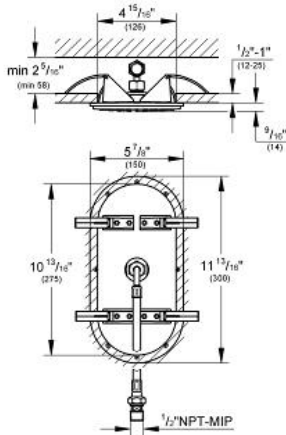

Product Description: Ceiling Shower

Standard Specification:

- Rain spray
- 11 13/16" x 5 15/16"
- Metal
- 1/2" NPT connection thread(s)
- GROHE EcoJoy®
- **GROHE DreamSpray®** perfect spray pattern
- **GROHE StarLight®** finish
- **SpeedClean®** anti-lime system
- Suitable for instantaneous heater