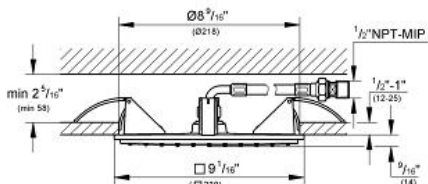

GROHE America, Inc | 200 North Gary Avenue, Suite G, Roselle, IL 60172
Phone: +1 (800) 444-7643 | Fax: +1 (800) 225-2778 | us-customerservice@grohe.com