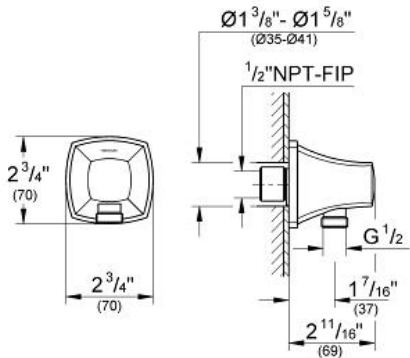

GRANDERA  
Shower outlet elbow  
MODEL # 27971

Pure Freude an Wasser

GROHE America, Inc | 200 North Gary Avenue, Suite G, Roselle, IL 60172  
Phone: +1 (800) 444-7643 | Fax: +1 (800) 225-2778 | us-customerservice@grohe.com

**Product Description:**  
Shower outlet elbow

**Standard Specification:**

- 1/2" NPT connection thread(s)
- GROHE StarLight® finish

**Applicable Codes & Standards:**

- Energy Policy Act of 1992
- ASME A112.18.1/CSA B125.1