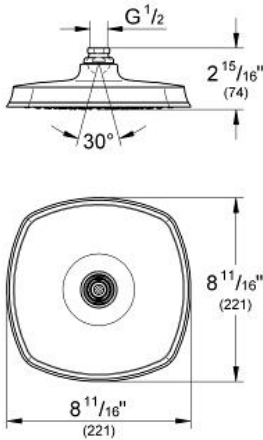

Product Description:

Head shower 1 spray

Standard Specification:

- Metal
- GROHE EcoJoy®
- GROHE DreamSpray® perfect spray pattern
- GROHE StarLight® finish
- SpeedClean® anti-lime system
- Suitable for instantaneous heater
- Min. recommended pressure: 15 psi