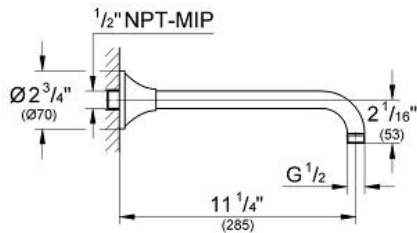

RAINSHOWER® GRANDERA™ Shower Arm 11 1/4" NPT

MODEL # 27988

Pure Freude an Wasser

GROHE

GROHE America, Inc | 200 North Gary Avenue, Suite G, Roselle, IL 60172
Phone: +1 (800) 444-7643 | Fax: +1 (800) 225-2778 | us-customerservice@grohe.com

Product Description: Shower Arm 11 1/4" NPT

Standard Specification:

- Metal
- 1/2" NPT connection thread(s)
- Grandera™ escutcheon
- **GROHE StarLight®** finish
- Suitable for all Grandera™ shower heads

Applicable Codes & Standards:

- Energy Policy Act of 1992
- ASME A112.18.1/CSA B125.1

Color:

- 27988 000 chrome
- 27988 DA0 Warm Sunset
- 27988 EN0 brushed nickel