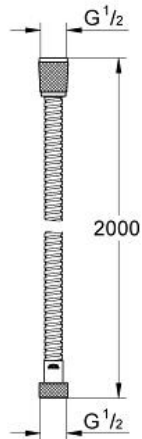

# Metal Shower Hose

MODEL # 28145000

*Pure Freude an Wasser*

**GROHE**

GROHE America, Inc | 200 North Gary Avenue, Suite G, Roselle, IL 60172  
Phone: +1 (800) 444-7643 | Fax: +1 (800) 225-2778 | us-customerservice@grohe.com

## Product Description: Metal Shower Hose

### Standard Specification:

- 79"
- 1/2" x 1/2"
- Longlife
- Strengthened model
- **Tensile strength: 750 N**  
Pressure resistance: up to 16 bar
- **GROHE StarLight®** finish