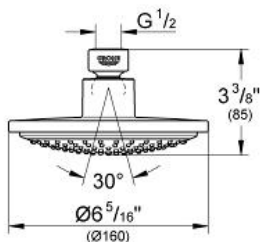

Product Description:
 Head shower 1 spray

Standard Specification:

- Rain spray pattern
- Rotating ball joint $\pm 15^\circ$
- 1/2" Connection thread
- **GROHE DreamSpray**[®] perfect spray pattern
- **GROHE StarLight**[®] finish
- **SpeedClean**[®] anti-lime system
- Min. recommended pressure: 15 psi