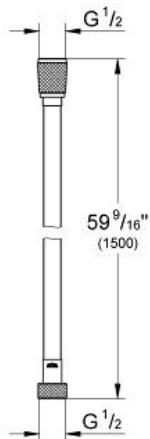

Shower hose

MODEL # 28364000

Pure Freude an Wasser

GROHE

GROHE America, Inc | 200 North Gary Avenue, Suite G, Roselle, IL 60172
Phone: +1 (800) 444-7643 | Fax: +1 (800) 225-2778 | us-customerservice@grohe.com

Product Description:

Shower hose

Standard Specification:

- 59"
- 1/2" x 1/2"
- Smooth plastic surface material
- Flexible, easy cleaning
- Kink proofing
- Rotation cone for Twist-free function
- **GROHE StarLight®** finish