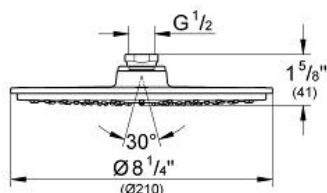

**Product Description:**  
Head shower 1 spray

**Standard Specification:**

- Diameter Ø 8 1/4"
- Metal
- 120 spray nozzles
- With ball joint
- Rotation angle ± 15°
- 1/2" Connection thread
- GROHE EcoJoy®
- **GROHE DreamSpray®** perfect flow
- **GROHE StarLight®** finish
- **SpeedClean®** anti-lime system
- Max Flow Rate 2.5 gpm at 80 psi (9.5 L/min)

**Applicable Codes & Standards:**

- Energy Policy Act of 1992
- ASME A112.18.1/CSA B125.1

**Color:**

- 28373 000 chrome
- 28373 BE0 sterling / brilliant nickel
- 28373 EN0 brushed nickel