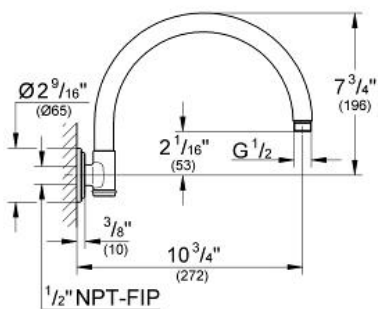

Product Description: 10" Retro Shower Arm

Standard Specification:

- 1/2" NPT Male Threads
- Can be used with all Rainshower shower heads except Rainshower Jumbo
- **GROHE StarLight®** finish

Applicable Codes & Standards: