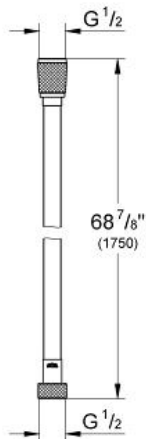

Shower hose

MODEL # 28388000

Pure Freude an Wasser

GROHE

GROHE America, Inc | 200 North Gary Avenue, Suite G, Roselle, IL 60172
Phone: +1 (800) 444-7643 | Fax: +1 (800) 225-2778 | us-customerservice@grohe.com

Product Description:

Shower hose

Standard Specification:

- 69"
- 1/2" x 1/2"
- Smooth plastic surface material
- Flexible, easy cleaning
- Kink proofing
- Rotation cone for Twist-free function
- **GROHE StarLight®** finish