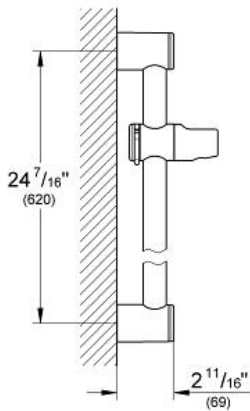

RELEXA
24" Shower Bar
MODEL # 28620000

Pure Freude an Wasser

GROHE America, Inc | 200 North Gary Avenue, Suite G, Roselle, IL 60172
Phone: +1 (800) 444-7643 | Fax: +1 (800) 225-2778 | us-customerservice@grohe.com

Product Description:
24" Shower Bar

Standard Specification:

- Diameter: 1 1/8"
- With wall holders
- Glide element and swivel hand shower holder
- Adjustable angle of hand shower by click stop device
- Adjustable height via click stop
- **GROHE StarLight®** finish

Applicable Codes & Standards:

- Energy Policy Act of 1992
- ASME A112.18.1/CSA B125.1

Color:

- 28620000 000 chrome