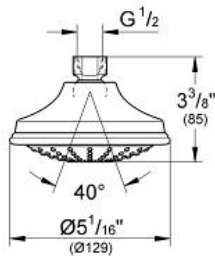

EUPHORIA RUSTIC 130

Head shower 1 spray

MODEL # 28737

Pure Freude an Wasser

GROHE

GROHE America, Inc | 200 North Gary Avenue, Suite G, Roselle, IL 60172
Phone: +1 (800) 444-7643 | Fax: +1 (800) 225-2778 | us-customerservice@grohe.com

Product Description:

Head shower 1 spray

Standard Specification:

- Rain spray pattern
- Rotating ball joint $\pm 20^\circ$
- 1/2" Connection thread
- **GROHE DreamSpray®** perfect spray pattern
- **GROHE StarLight®** finish
- **SpeedClean®** anti-lime system
- Suitable for instantaneous heater

Applicable Codes & Standards:

- Energy Policy Act of 1992
- ASME A112.18.1/CSA B125.1

Color:

- 28737 000 chrome