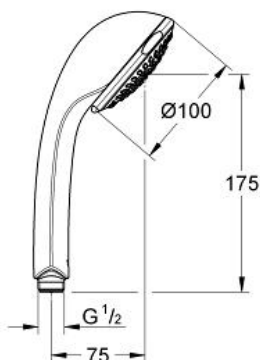

GROHE America, Inc | 200 North Gary Avenue, Suite G, Roselle, IL 60172
Phone: +1 (800) 444-7643 | Fax: +1 (800) 225-2778 | us-customerservice@grohe.com