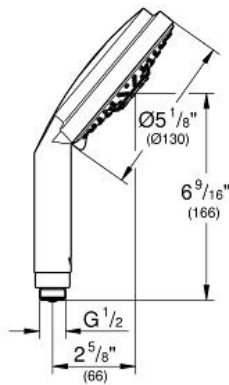

GROHE America, Inc | 200 North Gary Avenue, Suite G, Roselle, IL 60172
Phone: +1 (800) 444-7643 | Fax: +1 (800) 225-2778 | us-customerservice@grohe.com