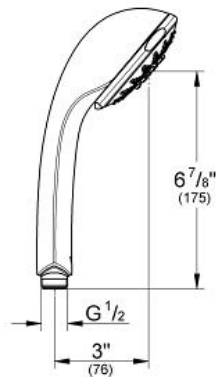

**Product Description:**  
Hand shower 5 sprays

**Standard Specification:**

- 5 adjustable spray patterns: Normal / Jet / Rain / Massage / Champagne
- 1/2" NPT Female Threads
- GROHE DreamSpray® perfect spray pattern
- GROHE StarLight® finish
- SpeedClean® anti-lime system
- Inner WaterGuide for a longer life
- Universal mounting system (fits all standard shower hoses)
- Suitable for instantaneous heater
- Max Flow Rate 2.5 gpm at 80 psi (9.5 L/min)

**Applicable Codes & Standards:**

- Energy Policy Act of 1992
- NSF 61
- ASME A112.18.1/CSA B125.1

**Color:**

- 28897 000 chrome
- 28897 EN0 brushed nickel
- 28897 ZB0 oil rubbed bronze