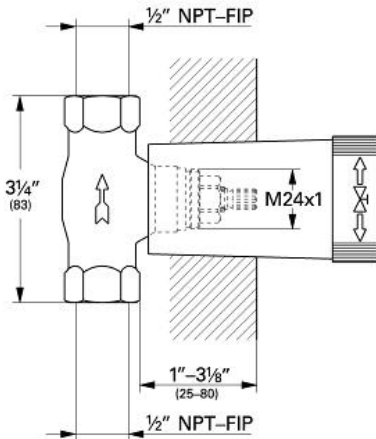

Concealed stop-valve, 1/2"

MODEL # 29273

Pure Freude an Wasser

GROHE America, Inc | 200 North Gary Avenue, Suite G, Roselle, IL 60172
Phone: +1 (800) 444-7643 | Fax: +1 (800) 225-2778 | us-customerservice@grohe.com

Product Description:
Concealed stop-valve, 1/2"

Standard Specification:

- 1/2" Threaded union
- 1/2" NPT Male Threads

Applicable Codes & Standards:

- Energy Policy Act of 1992
- ASME A112.18.1/CSA B125.1

Color:
 29273 000 no colour