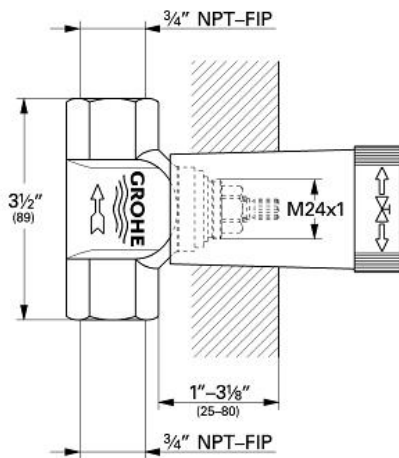

Concealed valve 3/4", bottom part

MODEL # 29274

Pure Freude an Wasser

GROHE America, Inc | 200 North Gary Avenue, Suite G, Roselle, IL 60172
Phone: +1 (800) 444-7643 | Fax: +1 (800) 225-2778 | us-customerservice@grohe.com

Product Description:
Concealed valve 3/4", bottom part

Standard Specification:
• 3/4" Threaded union

Applicable Codes & Standards:
• Energy Policy Act of 1992
• ASME A112.18.1/CSA B125.1

Color:
 29274 000 no colour