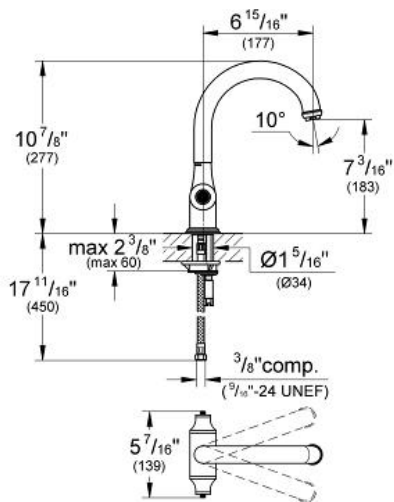

BRIDGEFORD
Single Hole Kitchen Mixer
MODEL # 31055

Pure Freude an Wasser

GROHE America, Inc | 200 North Gary Avenue, Suite G, Roselle, IL 60172
Phone: +1 (800) 444-7643 | Fax: +1 (800) 225-2778 | us-customerservice@grohe.com

Product Description:
Single Hole Kitchen Mixer

Standard Specification:

- GROHE SilkMove®
- 10 7/8" Faucet Height
- 6 15/16" spout reach
- 7 3/16" Aerator height
- Solid brass body
- CALGreen compliant
- Less Handles – order handles (18 244 / 18 733) (sold separately)
- Max Flow Rate: 1.75 gpm (6.6 L/min)

Applicable Codes & Standards:

- Energy Policy Act of 1992
- NSF 61
- ASME A112.18.1/CSA B125.1
- US Federal and State material regulations

Color:

- 31055 000 chrome
- 31055 DC0 supersteel
- 31055 EN0 brushed nickel
- 31055 ZB0 oil rubbed bronze