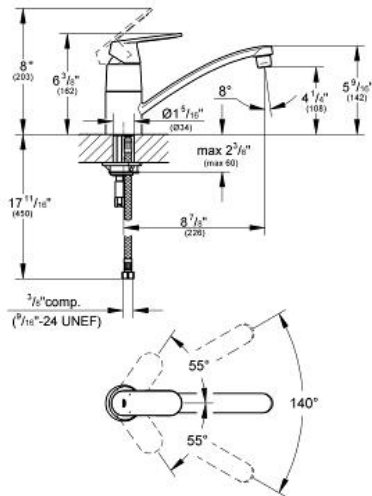

## Product Description: Single-lever sink mixer 1/2"

### Standard Specification:

- Single hole installation
- Metal lever
- **GROHE SilkMove** 35 mm ceramic cartridge
- Adjustable flow rate limiter
- Adjustable minimum flow rate approx. 1.0 gpm
- Swivel Spout
- Swivel area 140°
- Flow control
- Includes 10" escutcheon
- Stainless Steel Braided Flexible Supplies
- Quick installation system
- Max Flow Rate: 1.75 gpm (6.6 L/min)