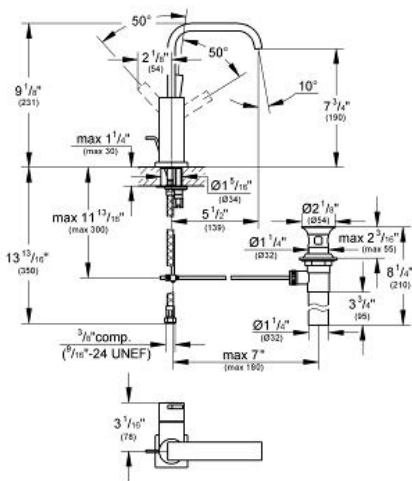

ALLURE
Single-lever basin mixer 1/2"
L-Size
MODEL # 32128

GROHE America, Inc | 200 North Gary Avenue, Suite G, Roselle, IL 60172
Phone: +1 (800) 444-7643 | Fax: +1 (800) 225-2778 | us-customerservice@grohe.com

Pure Freude an Wasser

Product Description:
Single-lever basin mixer 1/2"
L-Size

Standard Specification:

- Single hole installation
- GROHE SilkMove 28 mm ceramic cartridge
- GROHE StarLight® finish
- U spout
- Flow control
- Stainless Steel Braided Flexible Supplies
- 1 1/4" pop-up waste set
- Quick installation system
- Flow restrictor (1.5 gpm)
- Max Flow Rate: 1.5 gpm (5.7 L/min)