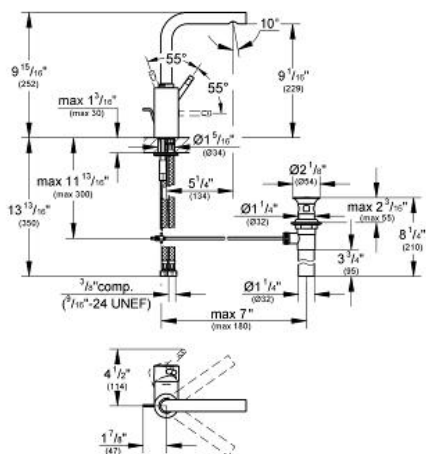

ESSENCE  
Single-lever basin mixer 1/2"  
L-Size

MODEL # 32137

GROHE America, Inc | 200 North Gary Avenue, Suite G, Roselle, IL 60172  
Phone: +1 (800) 444-7643 | Fax: +1 (800) 225-2778 | us-customerservice@grohe.com

Pure Freude an Wasser

**Product Description:**  
Single-lever basin mixer 1/2"  
L-Size

**Standard Specification:**

- Single hole installation
- **GROHE SilkMove** 35 mm ceramic cartridge
- Adjustable flow rate limiter
- Swivel tubular spout with stop limiter
- Integrated flow control
- Stainless steel flex lines
- 1 1/4" pop-up waste set
- Quick installation system
- Lever attachment cover
- Optional temperature limiter ref. no. 46 375
- **GROHE StarLight®** finish
- Max Flow Rate: 1.5 gpm (5.7 L/min)

**Applicable Codes & Standards:**

- Energy Policy Act of 1992
- NSF 61
- ASME A112.18.1/CSA B125.1
- US Federal and State material regulations
- EPA WaterSense®
- ICC/ANSI A117.1

**Color:**

- 32137 000 chrome
- 32137 EN0 brushed nickel