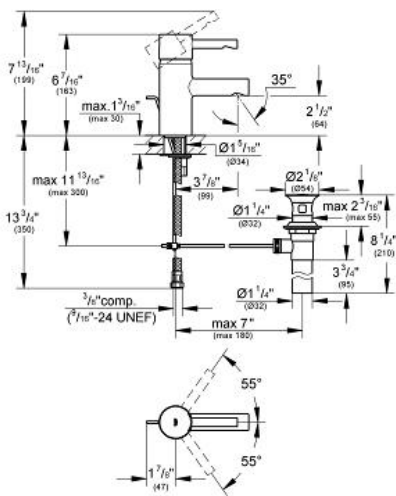

# ESSENCE Lavatory Centerset S-Size

MODEL # 32216

GROHE America, Inc | 200 North Gary Avenue, Suite G, Roselle, IL 60172  
Phone: +1 (800) 444-7643 | Fax: +1 (800) 225-2778 | us-customerservice@grohe.com

## Product Description: Lavatory Centerset S-Size

### Standard Specification:

- Single hole installation
- GROHE SilkMove 28 mm ceramic cartridge
- With temperature limiter
- GROHE StarLight® finish
- GROHE EcoJoy®
- 1 1/4" pop-up waste set
- Stainless steel flex lines
- Max Flow Rate: 1.5 gpm (5.7 L/min)