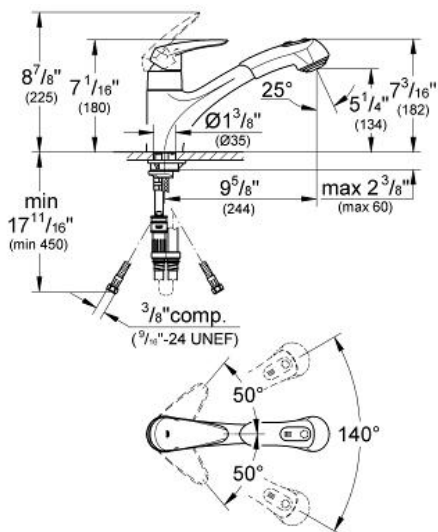

Product Description:
Single-lever sink mixer 1/2"

Standard Specification:

- Dual Spray Pull-Out
- Single hole installation
- GROHE SilkMove® ceramic cartridge
- Adjustable flow rate limiter
- Swivel cast spout with stop limiter
- SpeedClean® anti-lime system
- Locking Dual Spray Control - switches back and forth between regular flow and spray
- Stainless Steel Braided Flexible Supplies
- Quick installation system
- Single Lever Handle
- Spout Reach 9 5/8"
- Max Flow Rate: 1.75 gpm (6.6 L/min)