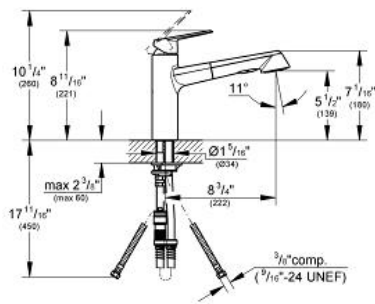

Product Description:
Single-lever sink mixer 1/2"

Standard Specification:

- Dual Spray Pull-Out
- Single hole installation
- GROHE SilkMove 35 mm ceramic cartridge
- GROHE StarLight® finish
- GROHE EcoJoy® technology for less water and perfect flow
- Adjustable flow rate limiter
- Swivel cast spout with stop limiter
- SpeedClean® anti-lime system
- Diverter: aerator/shower jet
- Automatic return to aerator
- Stainless Steel Braided Flexible Supplies
- Quick installation system
- Single Lever Handle
- Max Flow Rate: 1.75 gpm (6.6 L/min)