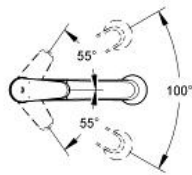

Product Description:
Single-lever sink mixer 1/2"

Standard Specification:

- Dual Spray Pull-Out
- Single hole installation
- GROHE SilkMove 35 mm ceramic cartridge
- GROHE StarLight® finish
- GROHE EcoJoy® technology for less water and perfect flow
- Adjustable flow rate limiter
- Swivel cast spout with stop limiter
- SpeedClean® anti-lime system
- Diverter: aerator/shower jet
- Automatic return to aerator
- Stainless Steel Braided Flexible Supplies
- Quick installation system
- Single Lever Handle
- Max Flow Rate: 1.75 gpm (6.6 L/min)