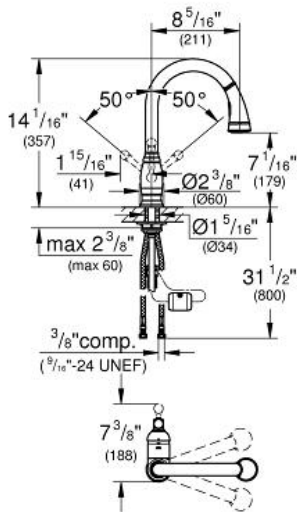

BRIDGEFORD
Single-lever sink mixer 1/2"
MODEL # 33870002

Pure Freude an Wasser

GROHE America, Inc | 200 North Gary Avenue, Suite G, Roselle, IL 60172
Phone: +1 (800) 444-7643 | Fax: +1 (800) 225-2778 | us-customerservice@grohe.com

Product Description:
Single-lever sink mixer 1/2"

Standard Specification:

- Single hole installation
- Swivel Spout
- Swivel area 360°
- Adjustable flow rate limiter
- **Pull-out Dual Spray Control** - switches back and forth between regular flow and spray
- **Automatic returning**
- **Integrated non-return valve**
- **Locking Push Button Control** - to switch from regular flow to spray
- **Automatic return to aerator**
- **Flexible hose connections**
- **Quick installation system**
- **Protected against backflow**
- **SpeedClean®** anti-lime system
- **GROHE SilkMove** 35 mm ceramic cartridge
- 8 1/4" Spout Reach
- Max Flow Rate: 1.75 gpm (6.6 L/min)