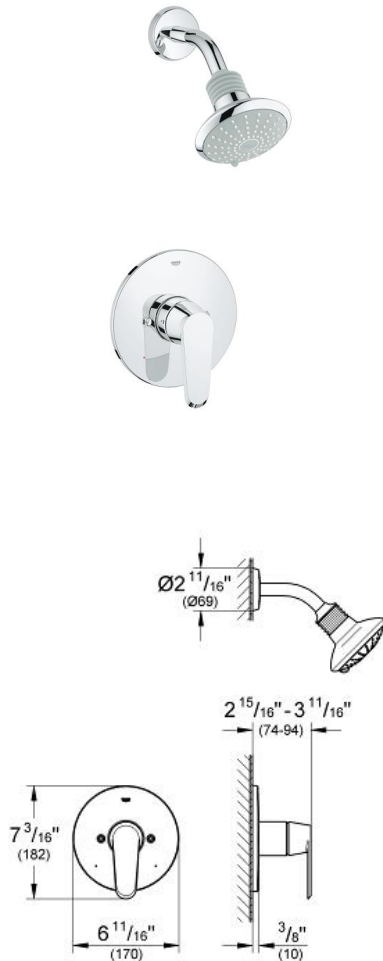

EURODISC COSMOPOLITAN Pressure Balance Valve Shower Combination

MODEL # 35008

GROHE America, Inc | 200 North Gary Avenue, Suite G, Roselle, IL 60172
Phone: +1 (800) 444-7643 | Fax: +1 (800) 225-2778 | us-customerservice@grohe.com

Pure Freude an Wasser

GROHE

ADA

Product Description: Pressure Balance Valve Shower Combination

Standard Specification:

- Final installation set for:
- For use with GrohSafe® Universal Pressure Balance Rough-In Valve (35 015 000)
- Euphoria® shower head (27 246), 2.5 gpm
- 5 5/8" Tubular shower arm (27 414)
- **GROHE StarLight®** finish