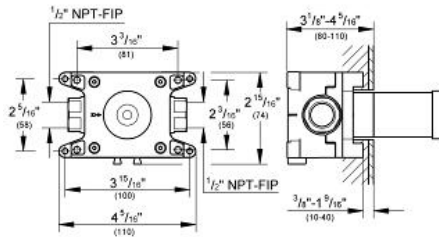

GROHTHERM F Rough-in for wall shower union 27 621

MODEL # 35035

Pure Freude an Wasser

GROHE

GROHE America, Inc | 200 North Gary Avenue, Suite G, Roselle, IL 60172
Phone: +1 (800) 444-7643 | Fax: +1 (800) 225-2778 | us-customerservice@grohe.com

Product Description:

Rough-in for wall shower union 27 621

Standard Specification:

- For grid installation of Grotherm Custom Shower system and GroFlex™
- Built-in box with removable protection cover
- Flushing plug
- For masonry and drywall installation
- Fixing points for front and back wall
- Body of DR brass
- Connection thread 1/2" NPT
- Installation depth 3"- 4 "