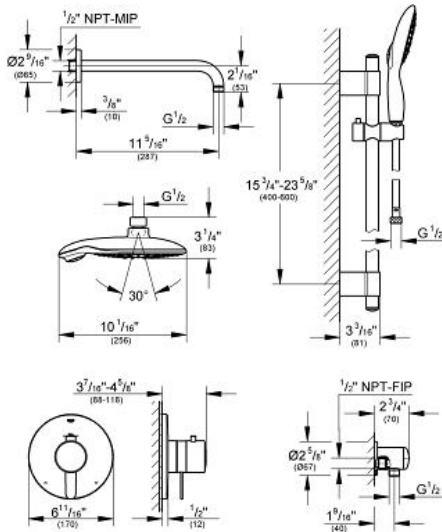

GROHE America, Inc | 200 North Gary Avenue, Suite G, Roselle, IL 60172
Phone: +1 (800) 444-7643 | Fax: +1 (800) 225-2778 | us-customerservice@grohe.com