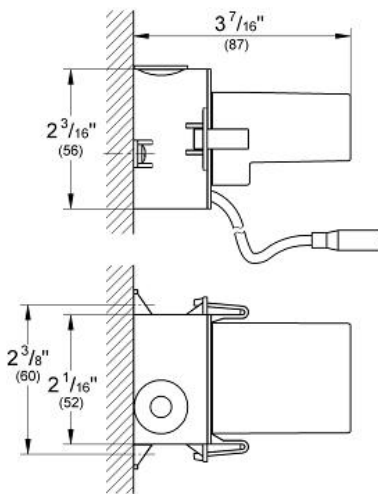

Product Description: Hardwire Power Supply

Standard Specification:

- Power supply plug 110-240 V
- Cable length 15 3/4"
- Operating voltage 6 V

Applicable Codes & Standards:

- Energy Policy Act of 1992
- ASME A112.18.1/CSA B125.1