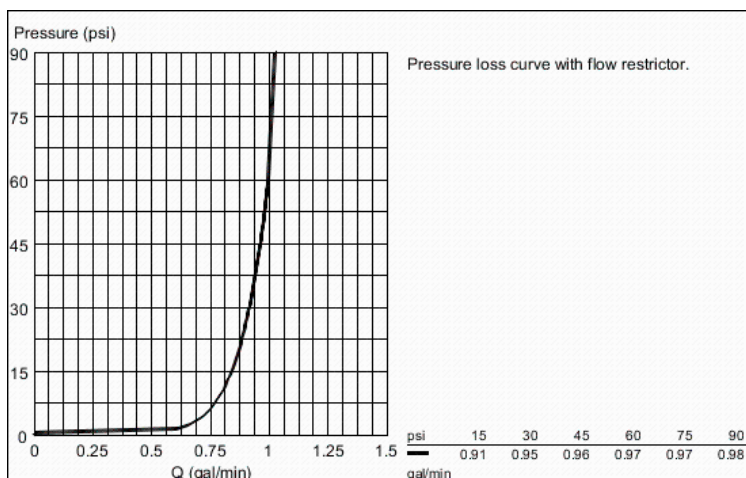

EUROECO COSMOPOLITAN E  
1/2" Infra-red electronic bath  
faucet without mixing device  
MODEL # 36314000

Pure Freude an Wasser

GROHE America, Inc | 200 North Gary Avenue, Suite G, Roselle, IL 60172  
Phone: +1 (800) 444-7643 | Fax: +1 (800) 225-2778 | us-customerservice@grohe.com

**Product Description:**  
1/2" Infra-red electronic bath faucet without mixing device

- Standard Specification:**  
with infrared sensor for bi-directional communication for monitoring, configuration and service purpose
- 6V lithium-battery, type CR-P2
  - External battery
  - Multi-stage battery status display
  - Aerator 1 gallon/min
  - 0.2 gallon per washing cycle
  - For cold or premixed water solenoid valve
  - Dirt strainer
  - Quick installation system
  - 7 pre-set programs:
    - Auto-flush
    - Thermal disinfection
    - Cleaning mode
- additional functions and precise settings by remote control 36 407
- CE approved

- Applicable Codes & Standards:**
- Energy Policy Act of 1992
  - NSF 61
  - ASME A112.18.1/CSA B125.1
  - US Federal and State material regulations
  - EPA WaterSense®
  - ICC/ANSI A117.1

**Color:**  
□ 36314000 000 chrome