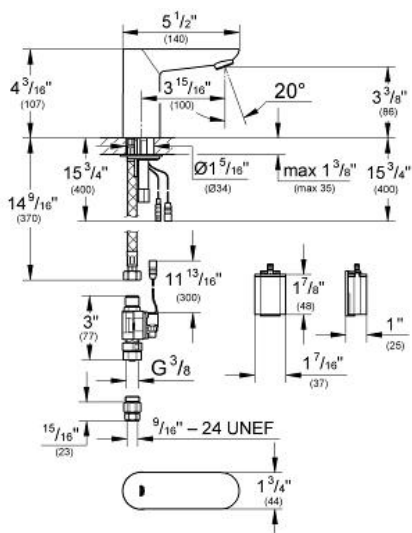

EUROECO COSMOPOLITAN E  
1/2" Infra-red electronic bath  
faucet without mixing device  
MODEL # 36314000

Pure Freude an Wasser

GROHE America, Inc | 200 North Gary Avenue, Suite G, Roselle, IL 60172  
Phone: +1 (800) 444-7643 | Fax: +1 (800) 225-2778 | us-customerservice@grohe.com

**Product Description:**  
1/2" Infra-red electronic bath faucet without mixing device

- Standard Specification:**  
with infrared sensor for bi-directional communication for monitoring, configuration and service purpose
- 6V lithium-battery, type CR-P2
  - External battery
  - Multi-stage battery status display
  - Aerator 1 gallon/min
  - 0.2 gallon per washing cycle
  - For cold or premixed water solenoid valve
  - Dirt strainer
  - Quick installation system
  - 7 pre-set programs:
    - Auto-flush
    - Thermal disinfection
    - Cleaning mode
- additional functions and precise settings by remote control 36 407
- CE approved

- Applicable Codes & Standards:**
- Energy Policy Act of 1992
  - NSF 61
  - ASME A112.18.1/CSA B125.1
  - US Federal and State material regulations
  - EPA WaterSense®
  - ICC/ANSI A117.1

**Color:**  
□ 36314000 000 chrome