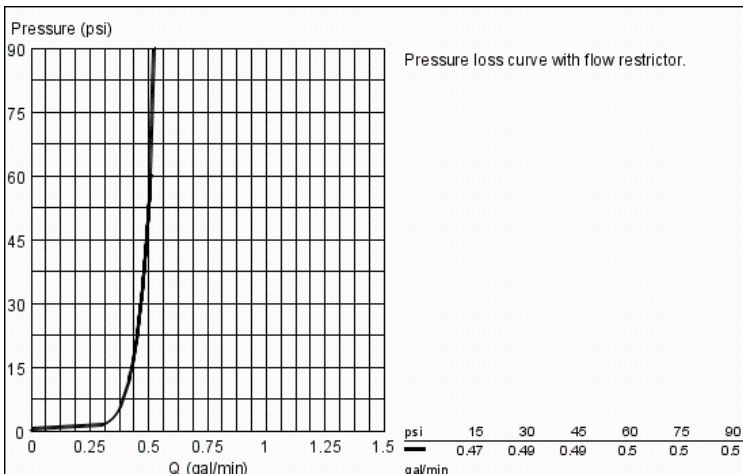

Product Description:

Standard Specification:

with infrared sensor for bi-directional communication for monitoring, configuration and service purpose

- 6V lithium-battery, type CR-P2
- Multi-stage battery status display
- Single hole installation
- For 1/2" angle valve
- Aerator 1 gallon/min
- Wash cycle 12 sec, 0.2 gallons
- Non-return valve
- Dirt strainers
- Quick installation system
- 7 pre-set programs:
 - Auto-flush
 - Thermal disinfection
 - Cleaning mode