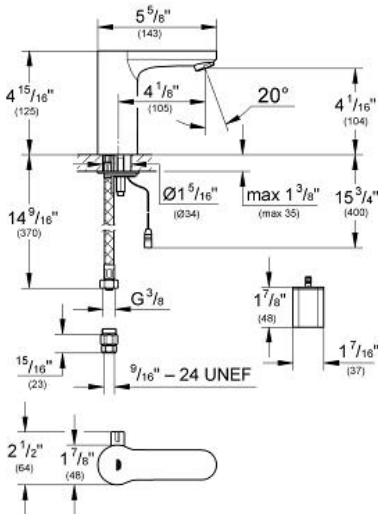

Product Description:

Standard Specification:

with infrared sensor for bi-directional communication for monitoring, configuration and service purpose

- 6V lithium-battery, type CR-P2
- Multi-stage battery status display
- Single hole installation
- For 1/2" angle valve
- Aerator 1 gallon/min
- Wash cycle 12 sec, 0.2 gallons
- Non-return valve
- Dirt strainers
- Quick installation system
- 7 pre-set programs:
 - Auto-flush
 - Thermal disinfection
 - Cleaning mode