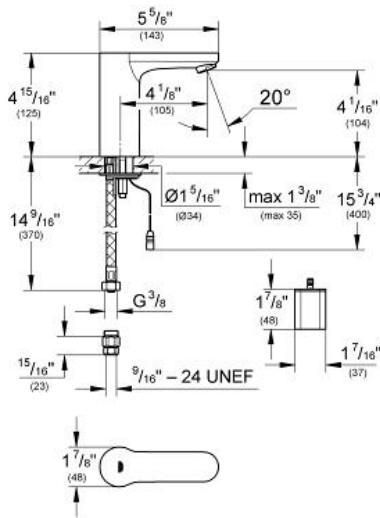

Product Description:

Standard Specification:

with infrared sensor for bi-directional communication for monitoring, configuration and service purpose

- 6V lithium-battery, type CR-P2
- Multi-stage battery status display
- Single hole installation
- For 1/2" angle valve
- Aerator 1 gallon/min
- Wash cycle 12 sec, 0.2 gallons
- Dirt strainers
- Quick installation system
- 7 pre-set programs:
 - Auto-flush
 - Thermal disinfection
 - Cleaning mode