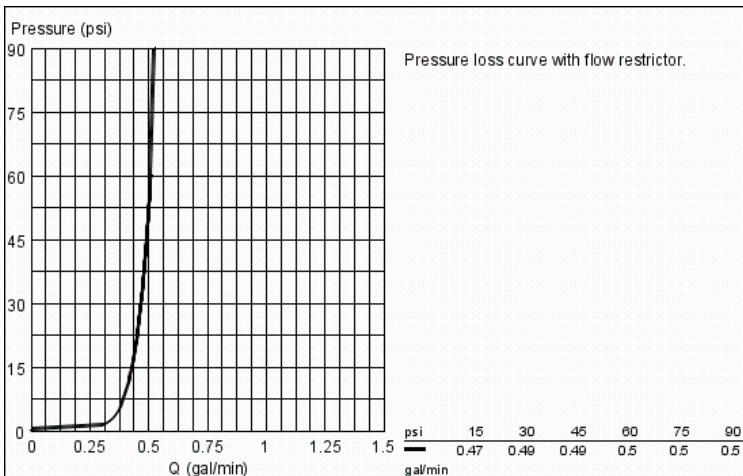

Product Description:

Standard Specification:

with infrared sensor for bi-directional communication for monitoring, configuration and service purpose

- 6V lithium-battery, type CR-P2
- Multi-stage battery status display
- Single hole installation
- For 1/2" angle valve
- Aerator 1 gallon/min
- Wash cycle 12 sec, 0.2 gallons
- Dirt strainers
- Quick installation system
- 7 pre-set programs:
 - Auto-flush
 - Thermal disinfection
 - Cleaning mode